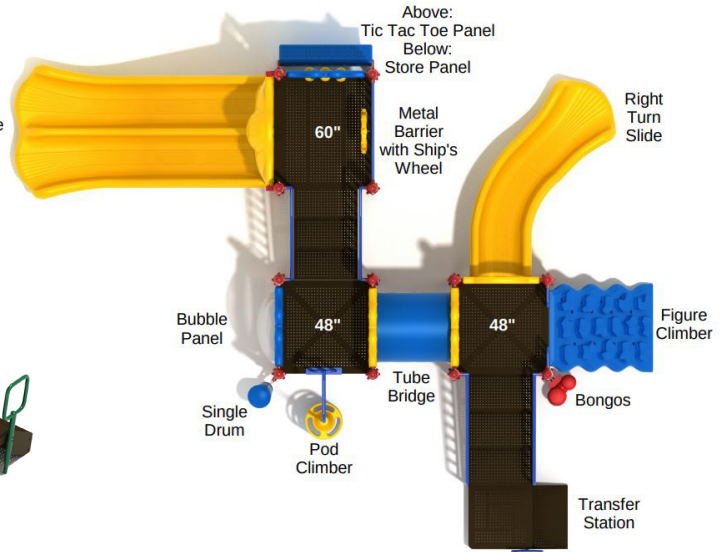

## Product Specifications

**Model number:** COMM-1ROSEC  
**Child Capacity:** 33 to 38 children  
**Age Range:** 2 to 12 years  
**Safety Zone:** 33' 3" x 28"  
**Fall Height:** 60"  
**Post Diameter:** 3.5"

**ADA Compliant** ✓

**Elevated:** 8 components  
**Ground Level:** 3 components

**Primary Colors**

**Neutral Colors**

Double Slide

MEETS NATIONAL STANDARDS FOR:

✓ ASTM F1487-17

✓ CPSC GUIDELINES #325

## Product Description

With so much to see, do, and interact with on the Rose Creek play set, children will have the time of their lives exploring all of the different aspects. They can be a sea captain charting a course across the ocean on the Ship's Wheel located on the upper deck while their crewmates can assess the underwater scene through the Bubble Panel. A Tube Bridge adds an extra element of fun as they must crawl their way through if they want to reach the Double Slide for races with friends or even develop problem-solving skills with the Tic Tac Toe Panel. For children who love music, the Bongos and Single Drum will give them the opportunity to set the soundtrack for playing on the Rose Creek.

There are multiple options to scale the equipment too. Kids can choose the easy path on the Transfer Station, opt for the more challenging Pod Climber, or enjoy the adventure of using the Figure Climber to get to the top before using the Right Hand Slide. There's even a Store Panel for imaginative play at the store with food or other products from around the playground.