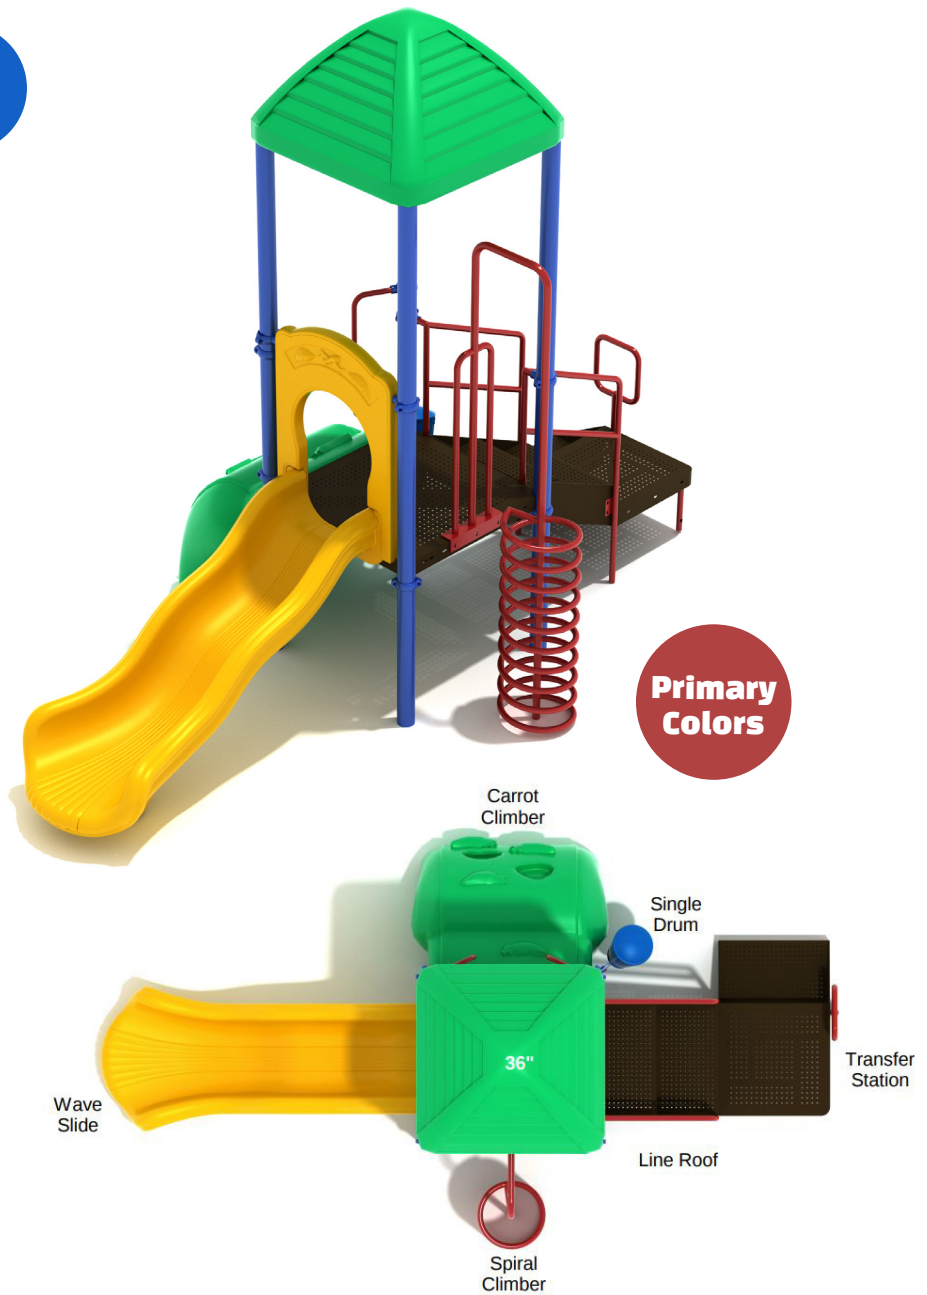

Port Liberty

Product Specifications

Model number: COMM-1PORTL
Child Capacity: 12 to 14 children
Age Range: 2 to 12 years
Safety Zone: 25' 6" x 19' 6"
Fall Height: 36"
Post Diameter: 3.5"

ADA Compliant 

Elevated: 3 components
Ground Level: 1 components

Neutral Colors

MEETS NATIONAL STANDARDS FOR:

ASTM F1487-17

CPSC GUIDELINES #325

Product Description

The Port Liberty is more suited to children who are just beginning to explore playground equipment so would be ideal for a kindergarten or elementary school play area with not much space. There are two different climbers which can be used easily by children who have already mastered basic motor skills and balance. The Spiral Climber gives kids the ability to place their small hands and feet between the rungs of the coil to propel them higher and reach the upper platform. The Carrot Climber has multiple footholds and handholds in fun carrot shapes which allow children to ascend with a little determination. When they've made it to the top of the structure they can enjoy a quick descent thanks to the Wave Slide that gives them a bumpy ride to the lower level.

For creative play there's also a Single Drum to make noise with and collaborate with friends. The structure is outdoor friendly and can be placed under a sheltered area or placed outside in the elements.