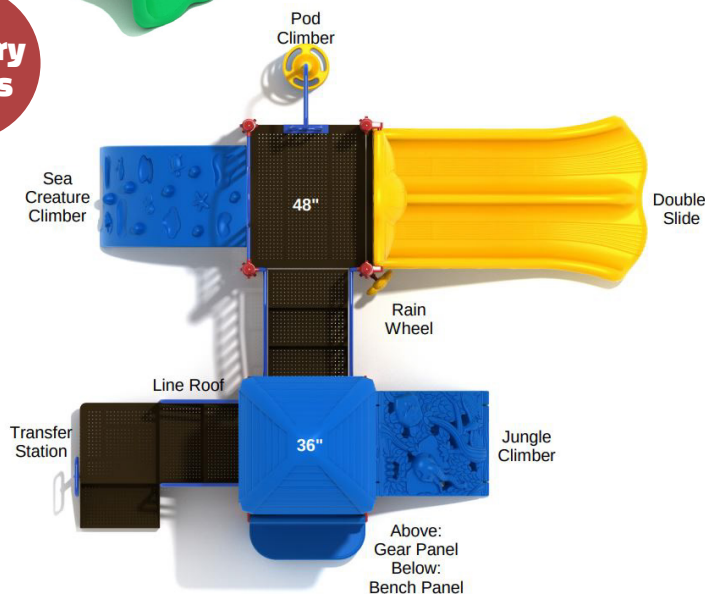

Los Arboles

Product Specifications

Model number: COMM-1LOSAR
Child Capacity: 24 to 28 children
Age Range: 2-12 years
Safety Zone: 26' 8" x 25' 7"
Fall Height: 48"
Post Diameter: 3.5"

ADA Compliant 

Elevated: 5 components
Ground Level: 2 components

Primary Colors

Neutral Colors

MEETS NATIONAL STANDARDS FOR:

ASTM F1487-17

CPSC GUIDELINES #325

Product Description

Kids will have a blast climbing to the top and racing down the double slide on the Los Arboles play structure! Ideal for both younger and older children, the Los Arboles playground set features an assortment of fabulous activities, including the nautical sea creature and ocean climbers as well as a pod climber. Children can use these dynamic accessories to reach the Los Arboles playground set's different platforms. The play structure boasts a sprawling and safe layout, so children can race one another to the bottom... and to the top again! The Los Arboles playground set features an array of interactive items, like a gear panel, rain wheel, and bench panel, making it great for children of varying interests. The rain wheel on the ground level also makes the structure ADA-compliant, offering fun for children of all ability levels. The size and challenge level of the Los Arboles playground structure is suited for children 2 to 12 years old. This playground set is great for all kinds of spaces, whether you're looking to add to an existing playground or need an all-in-one solution for a smaller play space.