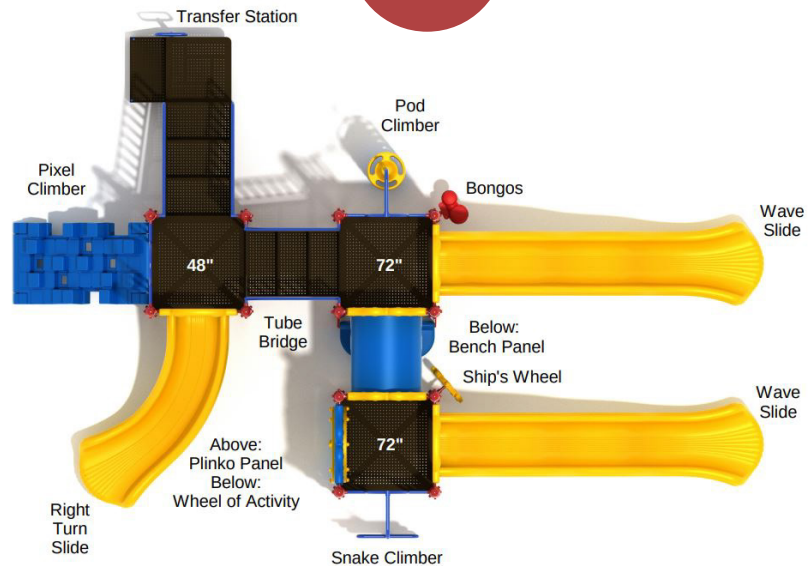

MEETS NATIONAL STANDARDS FOR:

ASTM F1487-17

CPSC GUIDELINES #325

Product Description

Get ready for non-stop fun with the Keystone Play System, an exceptional commercial playground designed to captivate kids of all ages! This dynamic structure offers four exciting climbing options, allowing children to choose the challenge that matches their skill level. Whether scaling the vertical Snake Climber or tackling the engaging Pod Climber, every ascent is an adventure! But the thrills don't stop there! The Keystone Play System boasts three exhilarating slides at different heights, delivering heart-racing descents that kids will love. Thoughtfully designed for smooth foot traffic, this playset ensures easy movement, even in busy play areas.

For those who enjoy a slower pace, the built-in bench and two interactive activity panels offer creative and social play opportunities. Whether solving puzzles or diving into imaginative games, kids will find endless ways to explore and engage. The Keystone Play System isn't just a playground it's a world of adventure waiting to be discovered!

View on our website! <https://www.creativeplaythings.com/keystone-crossing.html>

Creative Playthings®
COMMERCIAL