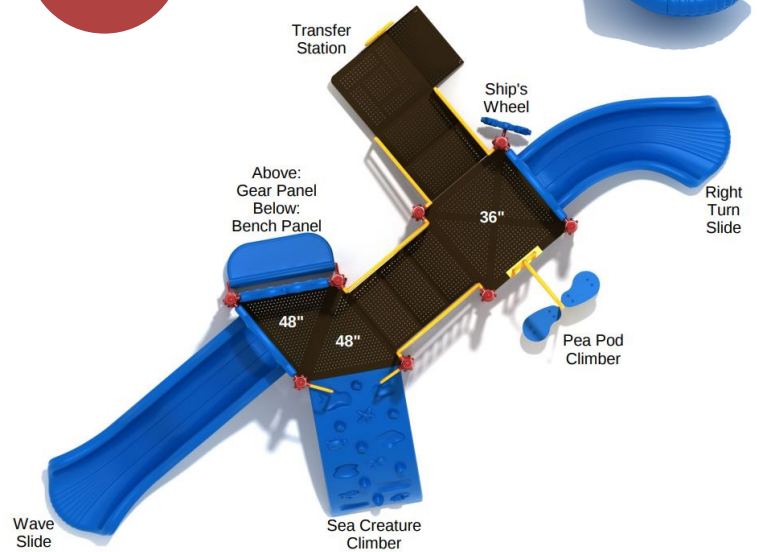

Grand Cove

Product Specifications

Model number: COMM-1GRANC

Child Capacity: 26 to 30 children

Age Range: 2 to 12 years

Safety Zone: 33' 10" x 22' 8"

Fall Height: 48"

Post Diameter: 3.5"

ADA Compliant 

Elevated: 5 components

Ground Level: 2 components

MEETS NATIONAL STANDARDS FOR:

ASTM F1487-17

CPSC GUIDELINES #325

Product Description

What a grand cove for your playground! This nautical themed play system will have your kids sailing away to a land of imaginative exploration. The Grand Cove boasts two fun slides flanking the side of the structure -- a Wave Slide and a Right Turn Slide. Children can race each other to the bottom and climb back up on the two dynamic climbers. Your kids will explore the Sea Creature Climber, which features footholds in the form of seashells and starfish, and a Ship's Wheel for dramatic play on the high seas.

The structure also features a Gear Panel, Pea Pod Climber, and Bench Panel to engage children in interactive play. The Grand Cove comes in natural and primary hues. Elevate your public or private green space and bring children and families together.