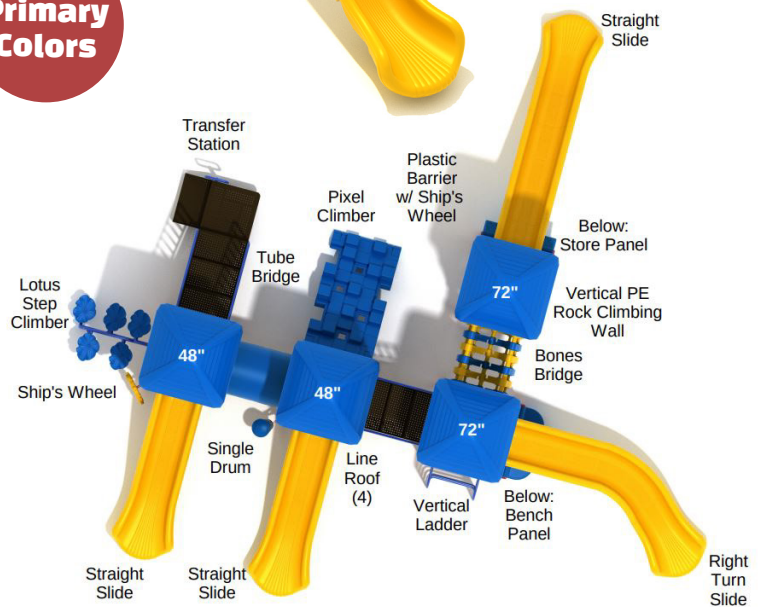

Figg's Landing

Product Specifications

Model number: COMM-1FIGGL

Child Capacity: 46 to 53 children

Age Range: 5 to 12 years

Safety Zone: 38' 4" x 39' 2"

Fall Height: 72"

Post Diameter: 3.5"

ADA Compliant 

Elevated: 11 components

Ground Level: 4 components

Primary Colors

Neutral Colors

MEETS NATIONAL STANDARDS FOR:

ASTM F1487-17

CPSC GUIDELINES #325

Product Description

The Figg's Landing provides a plethora of engaging features and exciting activities for children to enjoy. They can navigate through a tunnel, test their balance and coordination on a bones bridge, and experience the exhilaration of sliding down any of the four exciting slides. Children can also embrace their entrepreneurial spirit at the storefront panel, where they can imagine themselves as shopkeepers serving imaginary customers. The playground also includes a single drum that offers a creative outlet for musical expression as well as a ship's wheel so that children can transport themselves to the high seas and envision commanding their very own imaginary vessel.

The structure is built with a low and high section so both younger and older children will be able to play on it. The lower section is accessible by a leaf climber that attaches to a platform with a straight slide and a tube bridge. The tube bridge leads out to another platform with a straight slide and number climber; from here, children can climb up stairs to the higher section of the structure.